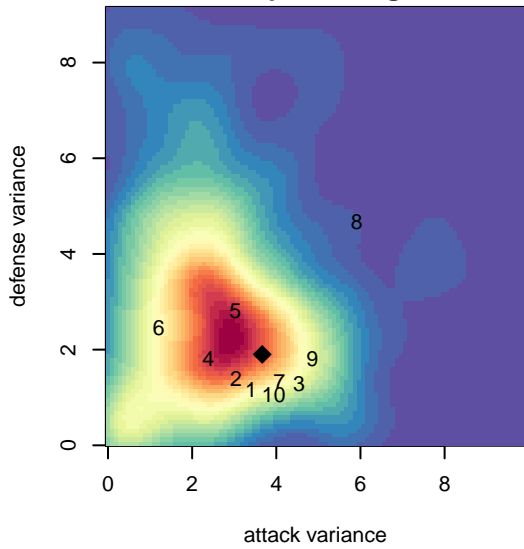

WPFC Navy B05

Washington Premier FC
 Tacoma, WA
 B05 total strength=717
 attack=1.19 defense=0.47
 fall league = RCL B05 Div 4 9Aside
 spr league = Win RCL B05 Div 3

alt names used:
 WPFC B05 Navy
 WPFC B05 Navy C
 Washington Premier FC B05 Navy
 WASHINGTON PREMIER FC B05 NAVY (WA)
 WPFC B05 Navy
 WPFC B05 Navy C
 WPFC B05 Navy C

**attack and defense variance (black dot)
relative to other teams
and top 10 in region**

**attack and defense rating
relative to others at age
and all opponents in last 13 months**

Performance relative to 13 month average