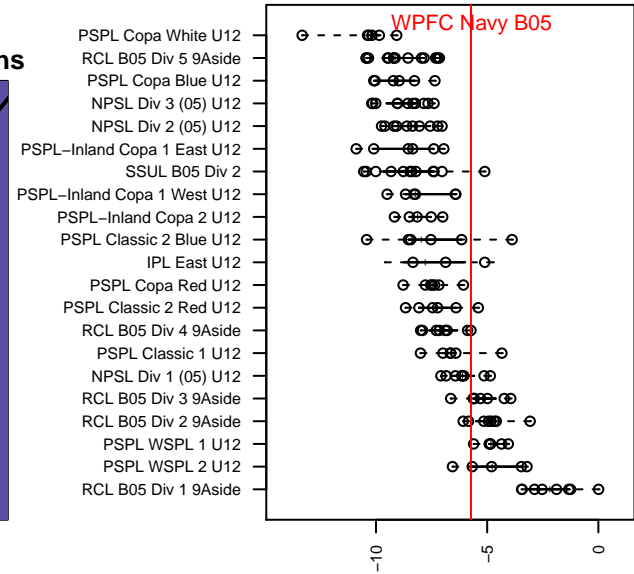

WPFC Navy B05

Washington Premier FC
 Tacoma, WA
 B05 total strength=717
 attack=1.19 defense=0.47
 fall league = RCL B05 Div 4 9Aside
 spr league = Win RCL B05 Div 3

alt names used:
 WPFC B05 Navy
 WPFC B05 Navy C
 Washington Premier FC B05 Navy
 WASHINGTON PREMIER FC B05 NAVY (WA)
 WPFC B05 Navy
 WPFC B05 Navy C
 WPFC B05 Navy C

**attack and defense variance (black dot)
relative to other teams
and top 10 in region**

**attack and defense rating
relative to others at age
and all opponents in last 13 months**

Performance relative to 13 month average