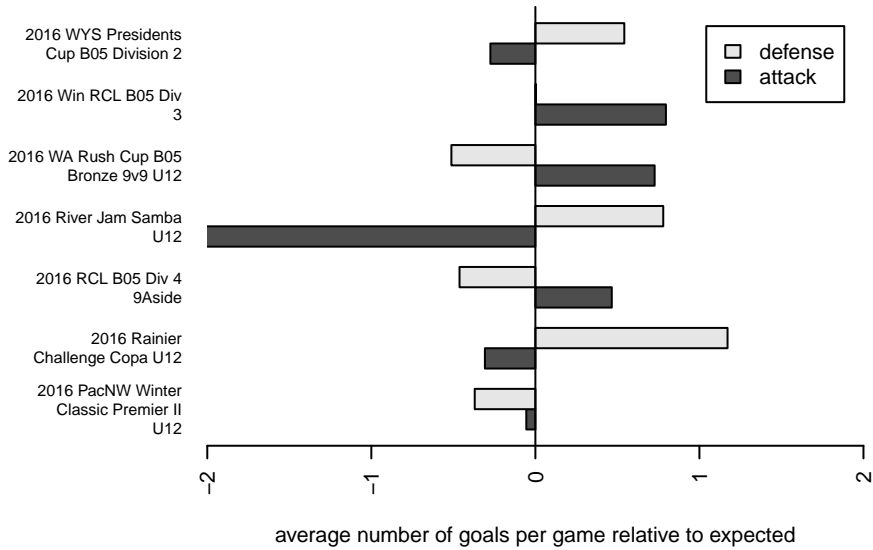

WPFC Navy B05

Washington Premier FC
 Tacoma, WA
 B05 total strength=717
 attack=1.19 defense=0.47
 fall league = RCL B05 Div 4 9Aside
 spr league = Win RCL B05 Div 3

alt names used:
 WPFC B05 Navy
 WPFC B05 Navy C
 Washington Premier FC B05 Navy
 WASHINGTON PREMIER FC B05 NAVY (WA)
 WPFC B05 Navy
 WPFC B05 Navy C
 WPFC B05 Navy C

Venues played:
 2016 Rainier Challenge Copa U12
 2016 WA Rush Cup B05 Bronze 9v9 U12
 2016 River Jam Samba U12
 2016 RCL B05 Div 4 9Aside
 2016 PacNW Winter Classic Premier II U12
 2016 Win RCL B05 Div 3
 2016 WYS Presidents Cup B05 Division 2

**attack and defense variance (black dot)
relative to other teams
and top 10 in region**

**attack and defense rating
relative to others at age
and all opponents in last 13 months**

Performance relative to 13 month average