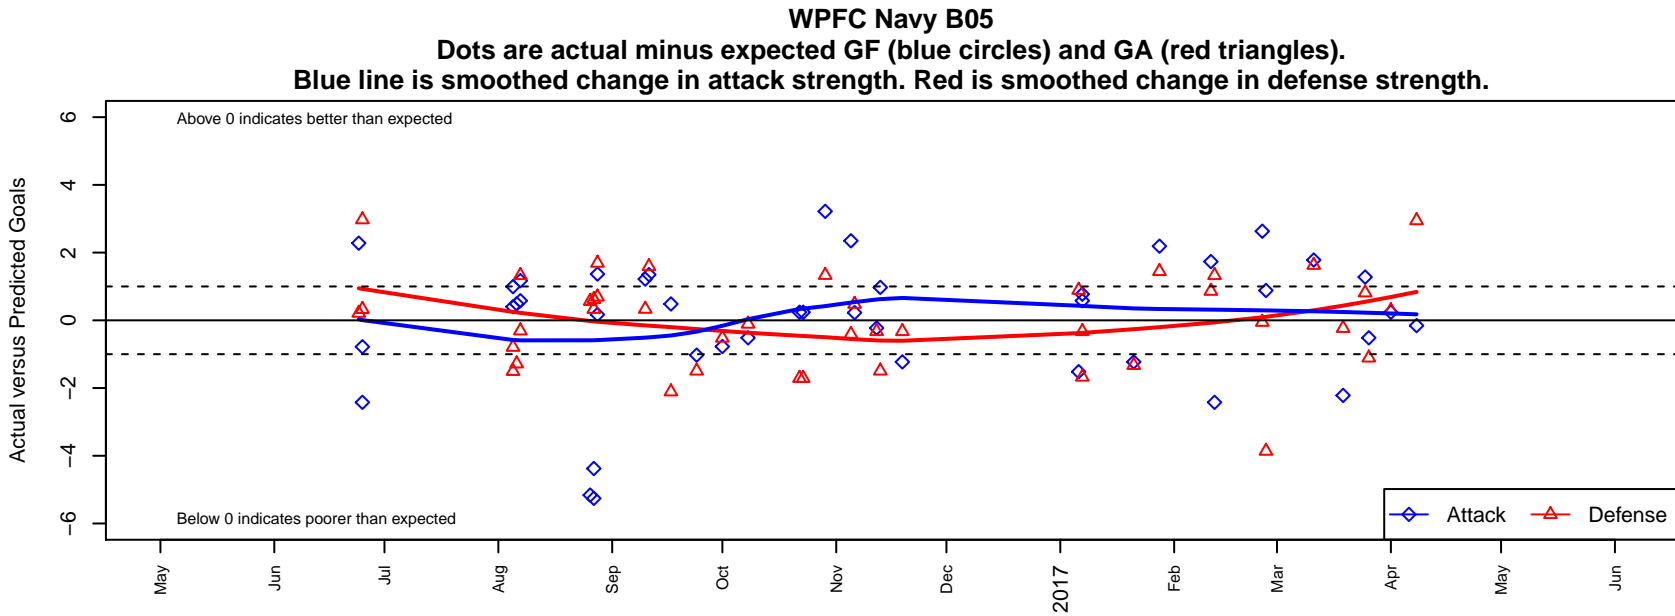

WPFC Navy B05

Washington Premier FC
 Tacoma, WA
 B05 total strength=717
 attack=1.19 defense=0.47
 fall league = RCL B05 Div 4 9Aside
 spr league = Win RCL B05 Div 3

alt names used:
 WPFC B05 Navy
 WPFC B05 Navy C
 Washington Premier FC B05 Navy
 WASHINGTON PREMIER FC B05 NAVY (WA)
 WPFC B05 Navy
 WPFC B05 Navy C
 WPFC B05 Navy C

**attack and defense variance (black dot)
relative to other teams
and top 10 in region**

**attack and defense rating
relative to others at age
and all opponents in last 13 months**

Performance relative to 13 month average