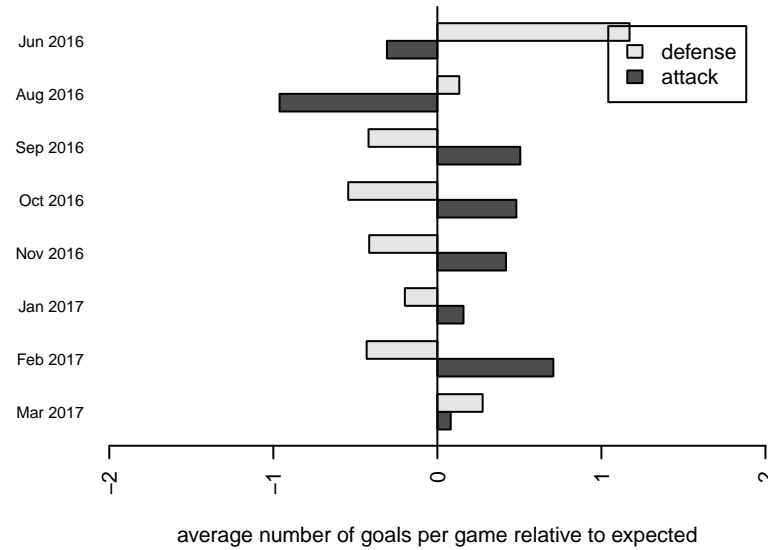

Performance relative to 13 month average