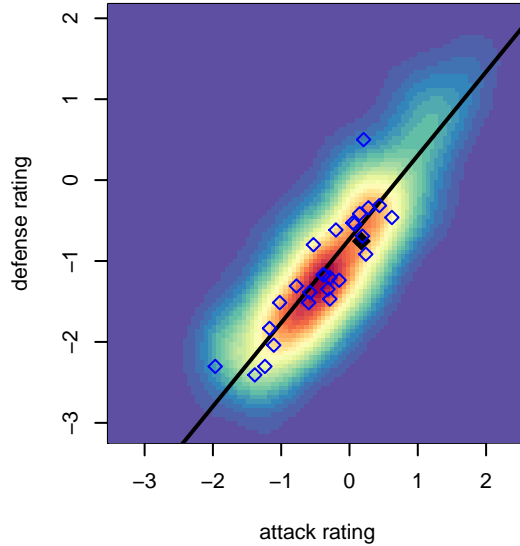

WPFC Navy B05

Washington Premier FC
 Tacoma, WA
 B05 total strength=717
 attack=1.19 defense=0.47
 fall league = RCL B05 Div 4 9Aside
 spr league = Win RCL B05 Div 3

alt names used:
 WPFC B05 Navy
 WPFC B05 Navy C
 Washington Premier FC B05 Navy
 WASHINGTON PREMIER FC B05 NAVY (WA)
 WPFC B05 Navy
 WPFC B05 Navy C
 WPFC B05 Navy C

**attack and defense variance (black dot)
relative to other teams
and top 10 in region**

**attack and defense rating
relative to others at age
and all opponents in last 13 months**

Performance relative to 13 month average